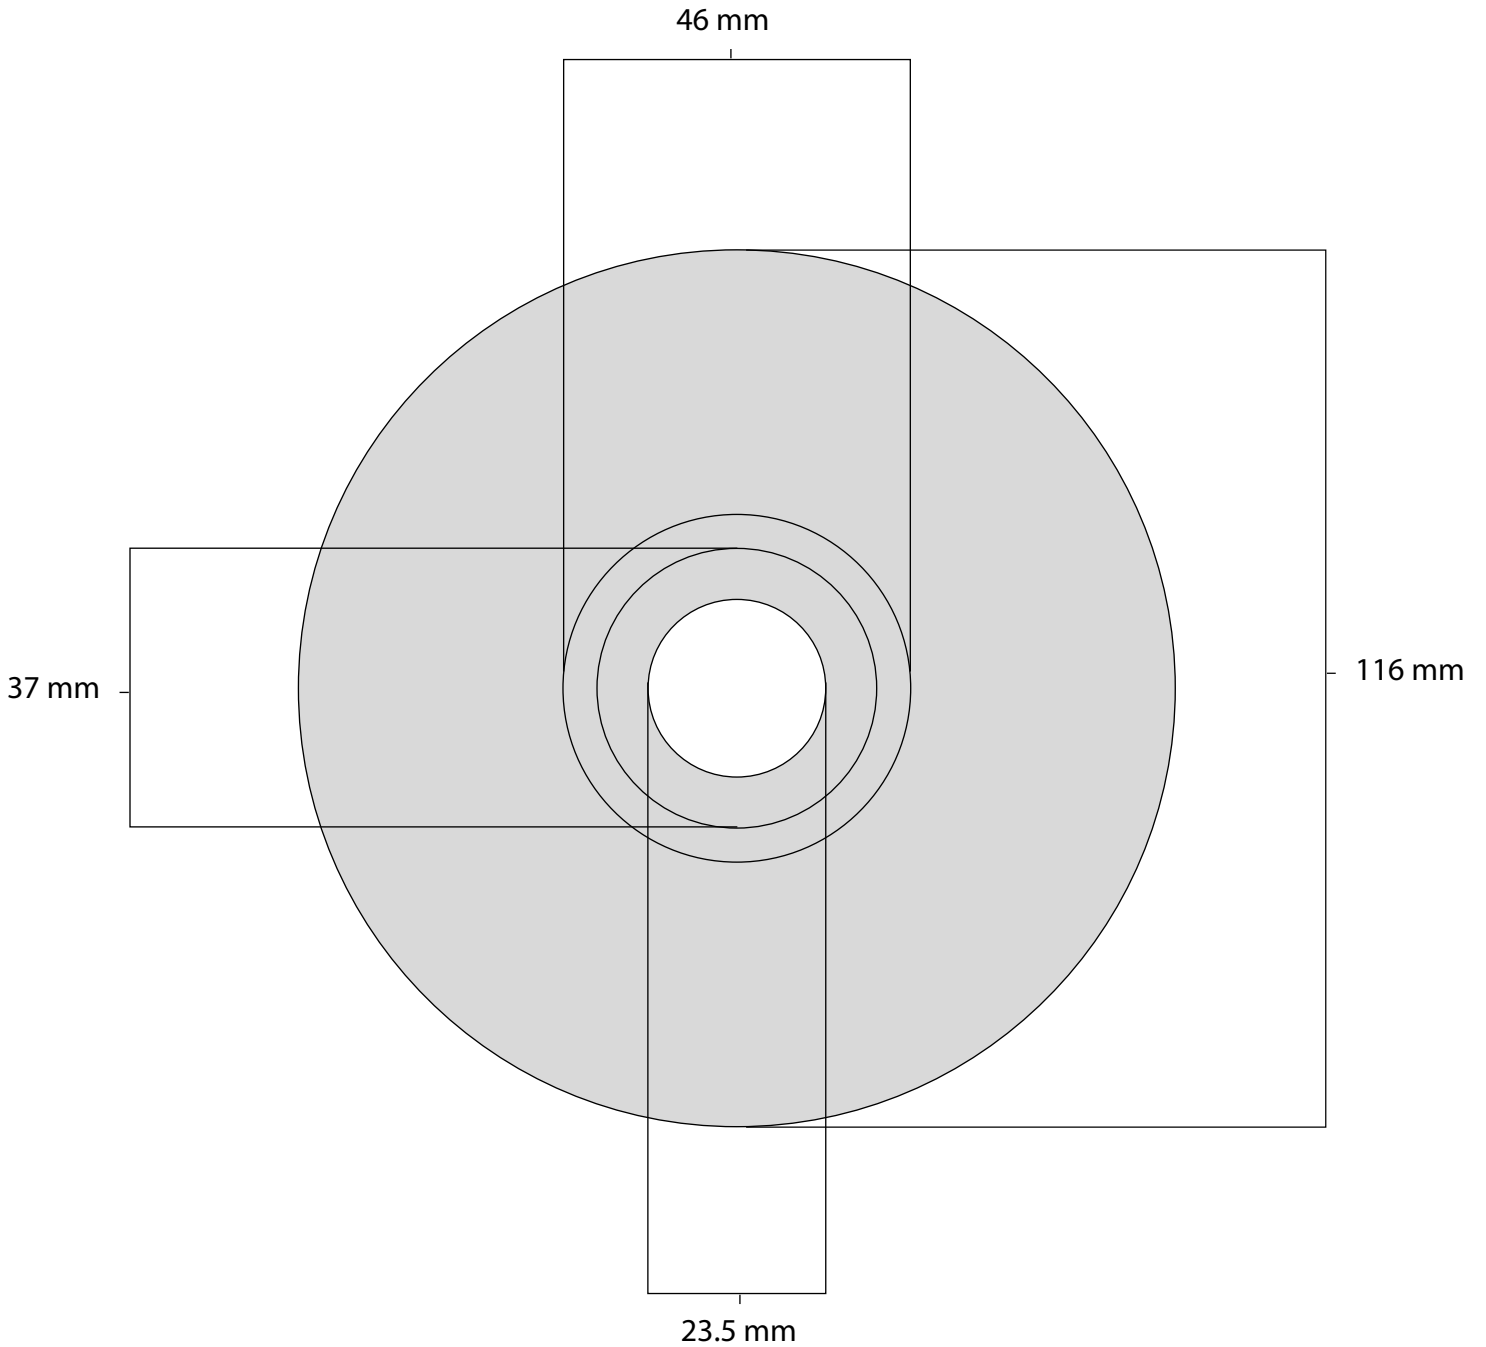

Full background with reverse or overprint for 46mm, 37mm and 23.5mm.

Keylines (black circles which outline shaded areas) are outside of the print area and should not appear on final artwork or film.