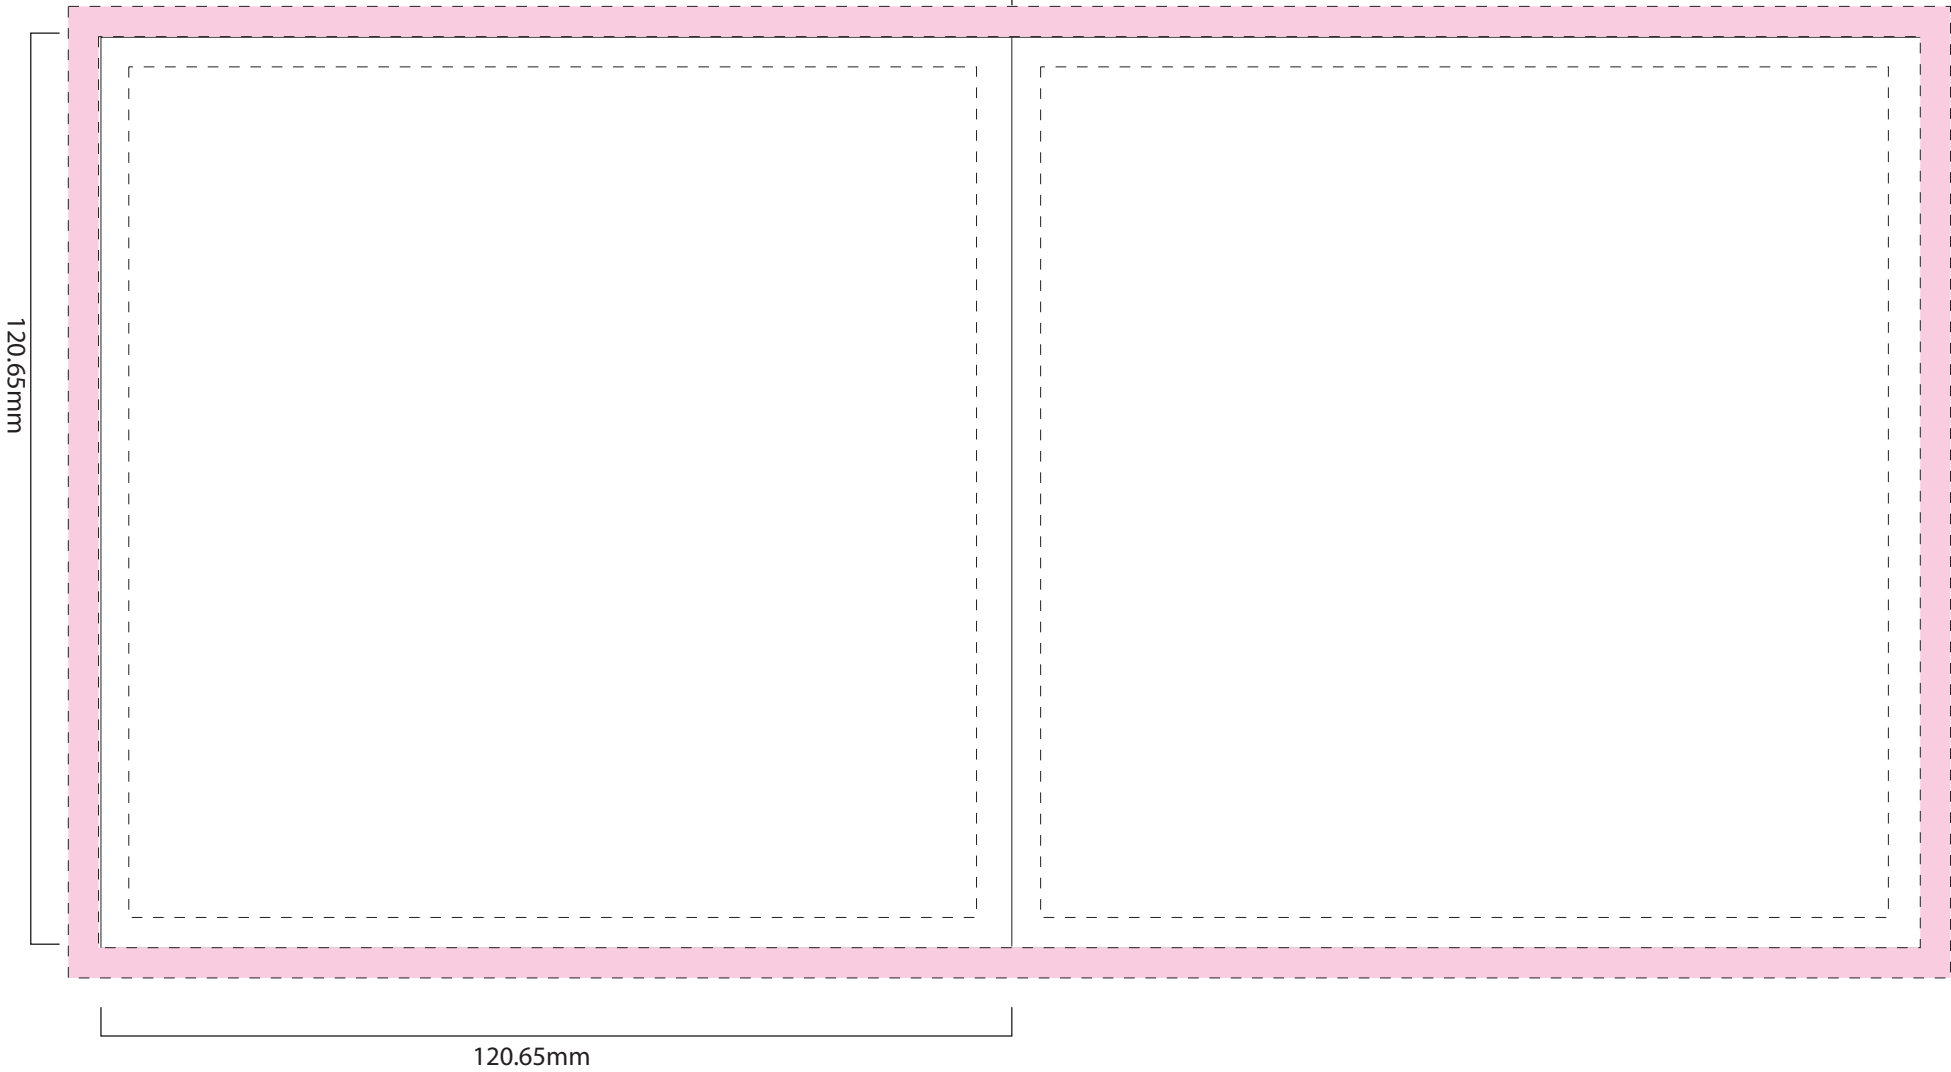

fold line

Pink areas are a mandatory 4mm bleed.
Convert ALL fonts to outlines.
Keep all text at least 4mm from the edge and the fold line.
Artwork must be submitted on this template.
Do not delete any layers.